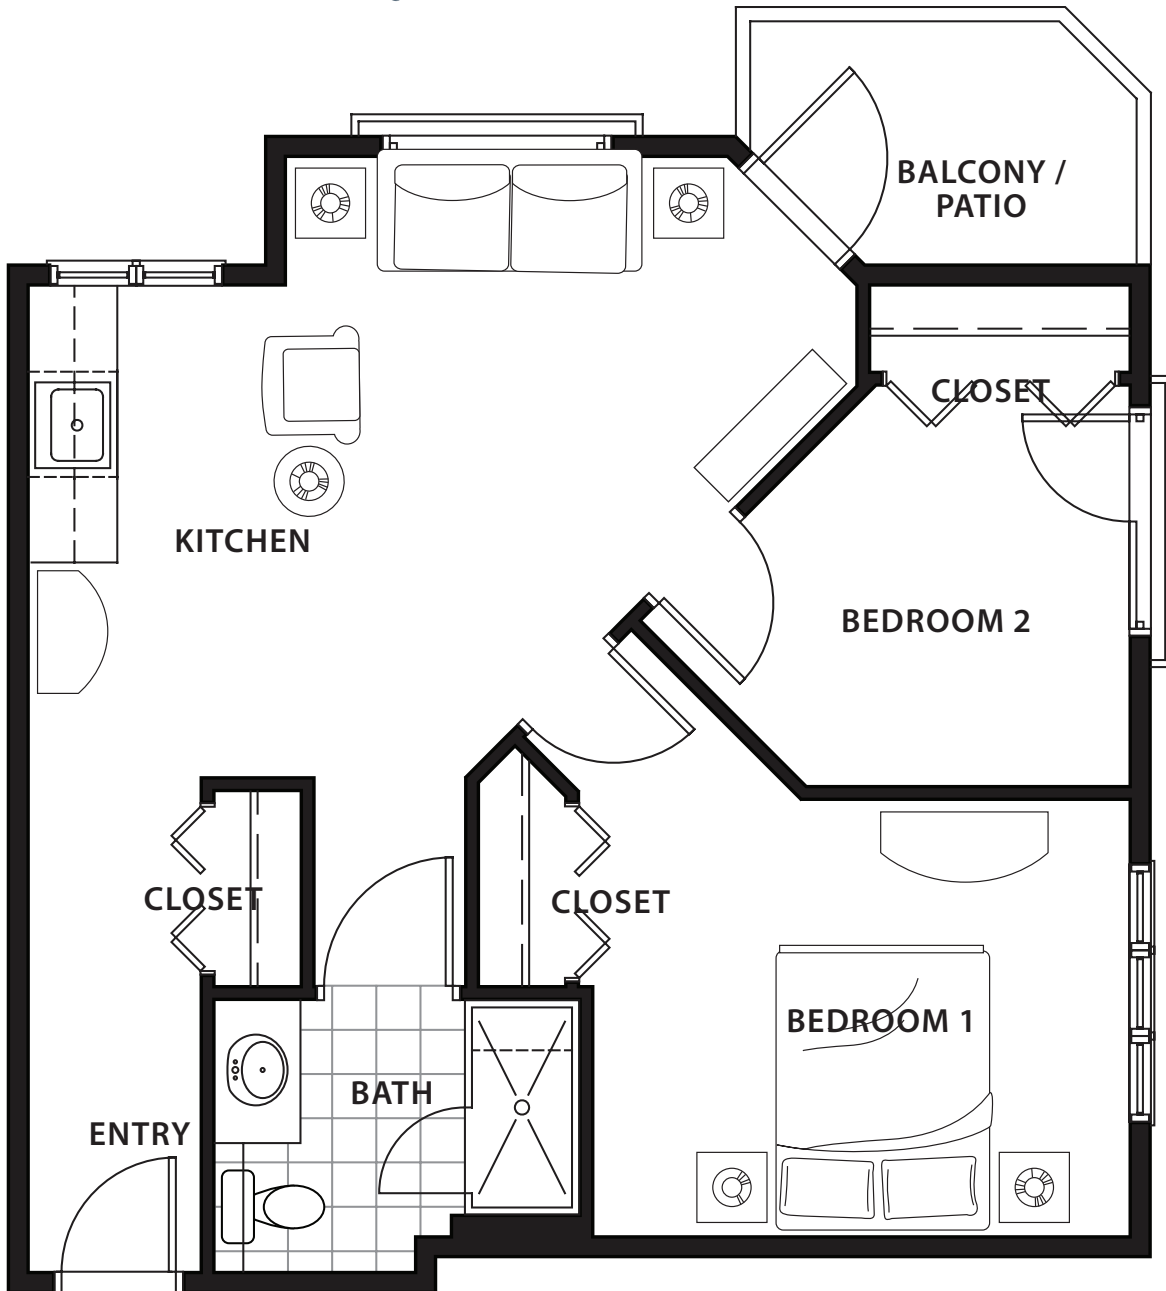

The
Spruce

2 Bedroom | 677 SQ FT

The
Aspen

2 Bedroom | 664 SQ FT

The
Balsam

1 Bedroom | 468 SQ FT

The
Hemlock

1 Bedroom | 485 SQ FT

The
Willow

Studio | 351 SQ FT

The
Alder

Studio | 377 SQ FT

The Birch

1 Bedroom | 614 SQ FT

The
Poplar

1 Bedroom | 567 SQ FT

The
Pine

1 Bedroom | 567 SQ FT