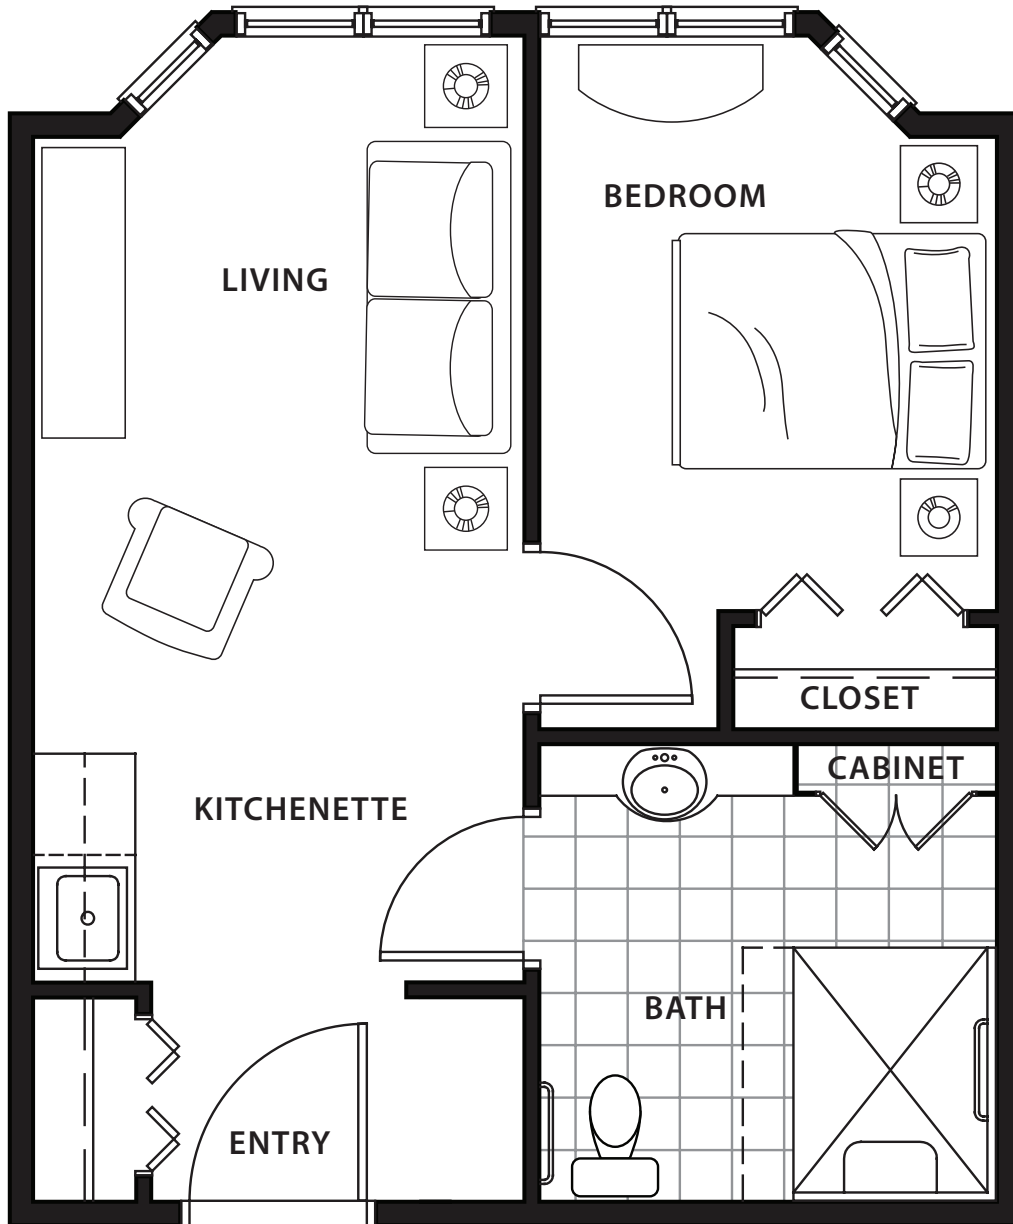

The
Spruce

2 Bedroom | 677 SQ FT

The
Aspen

2 Bedroom | 664 SQ FT

The
Balsam

1 Bedroom | 468 SQ FT

The
Hemlock

1 Bedroom | 485 SQ FT

The
Willow

Studio | 351 SQ FT

The
Alder

Studio | 377 SQ FT

The Birch

1 Bedroom | 614 SQ FT

The
Poplar

1 Bedroom | 567 SQ FT

The
Pine

1 Bedroom | 567 SQ FT