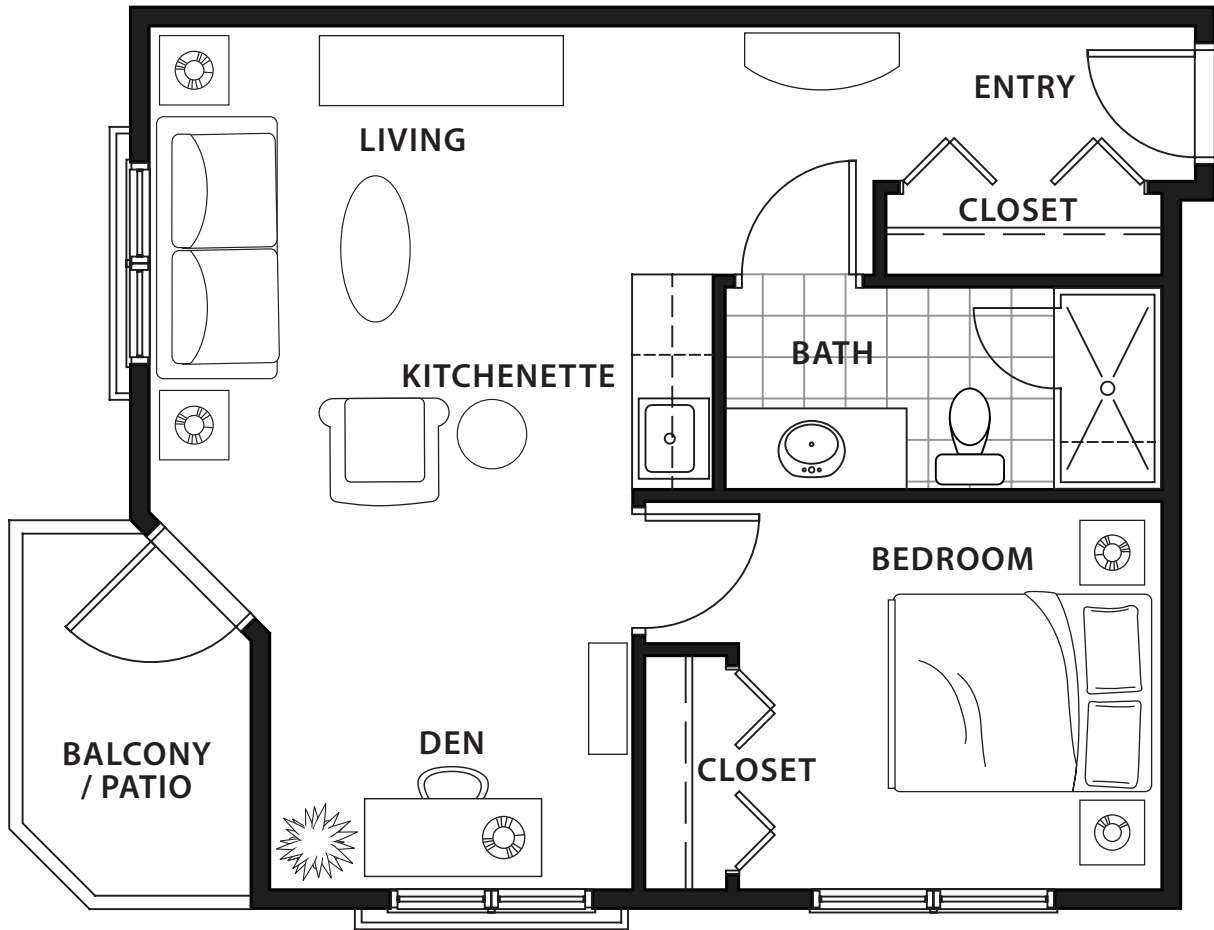

The
Spruce

2 Bedroom | 677 SQ FT

The
Aspen

2 Bedroom | 664 SQ FT

The
Balsam

1 Bedroom | 468 SQ FT

The
Hemlock

1 Bedroom | 485 SQ FT

The
Willow

Studio | 351 SQ FT

The
Alder

Studio | 377 SQ FT

The Birch

1 Bedroom | 614 SQ FT

The
Poplar

1 Bedroom | 567 SQ FT

The
Pine

1 Bedroom | 567 SQ FT