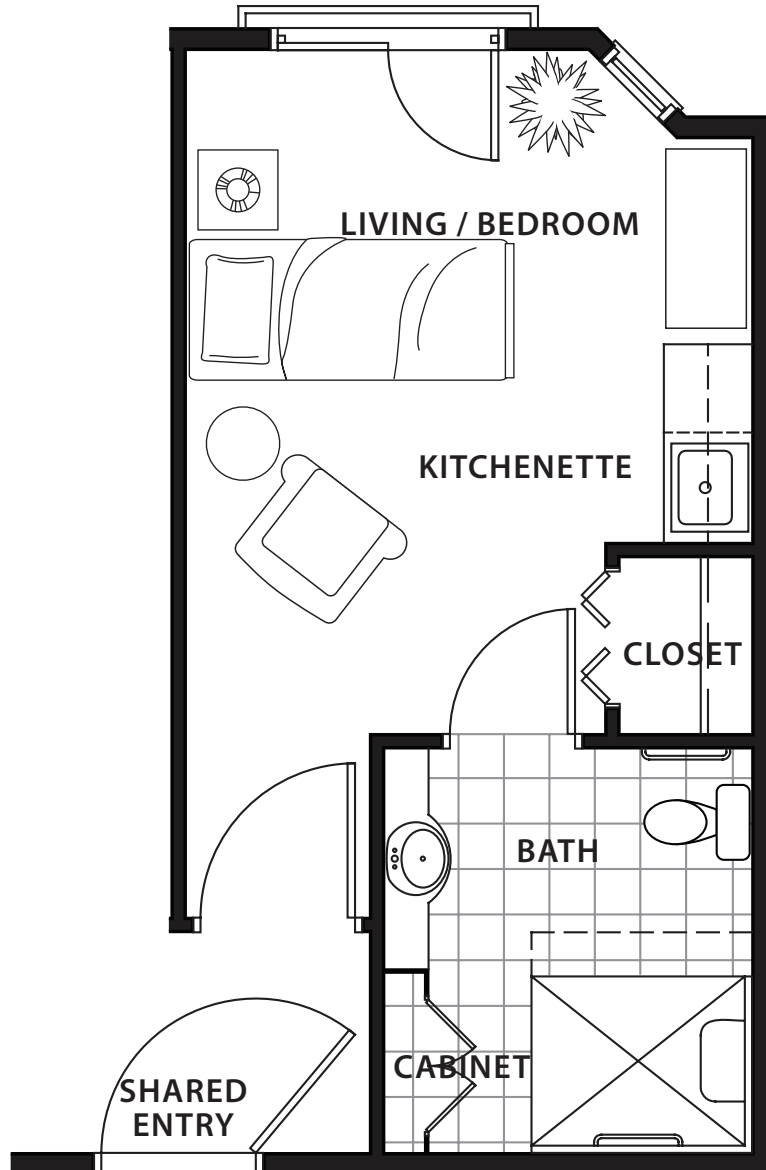

The
Spruce

2 Bedroom | 677 SQ FT

The
Aspen

2 Bedroom | 664 SQ FT

The
Balsam

1 Bedroom | 468 SQ FT

The
Hemlock

1 Bedroom | 485 SQ FT

The
Willow

Studio | 351 SQ FT

The
Alder

Studio | 377 SQ FT

The Birch

1 Bedroom | 614 SQ FT

The
Poplar

1 Bedroom | 567 SQ FT

The
Pine

1 Bedroom | 567 SQ FT