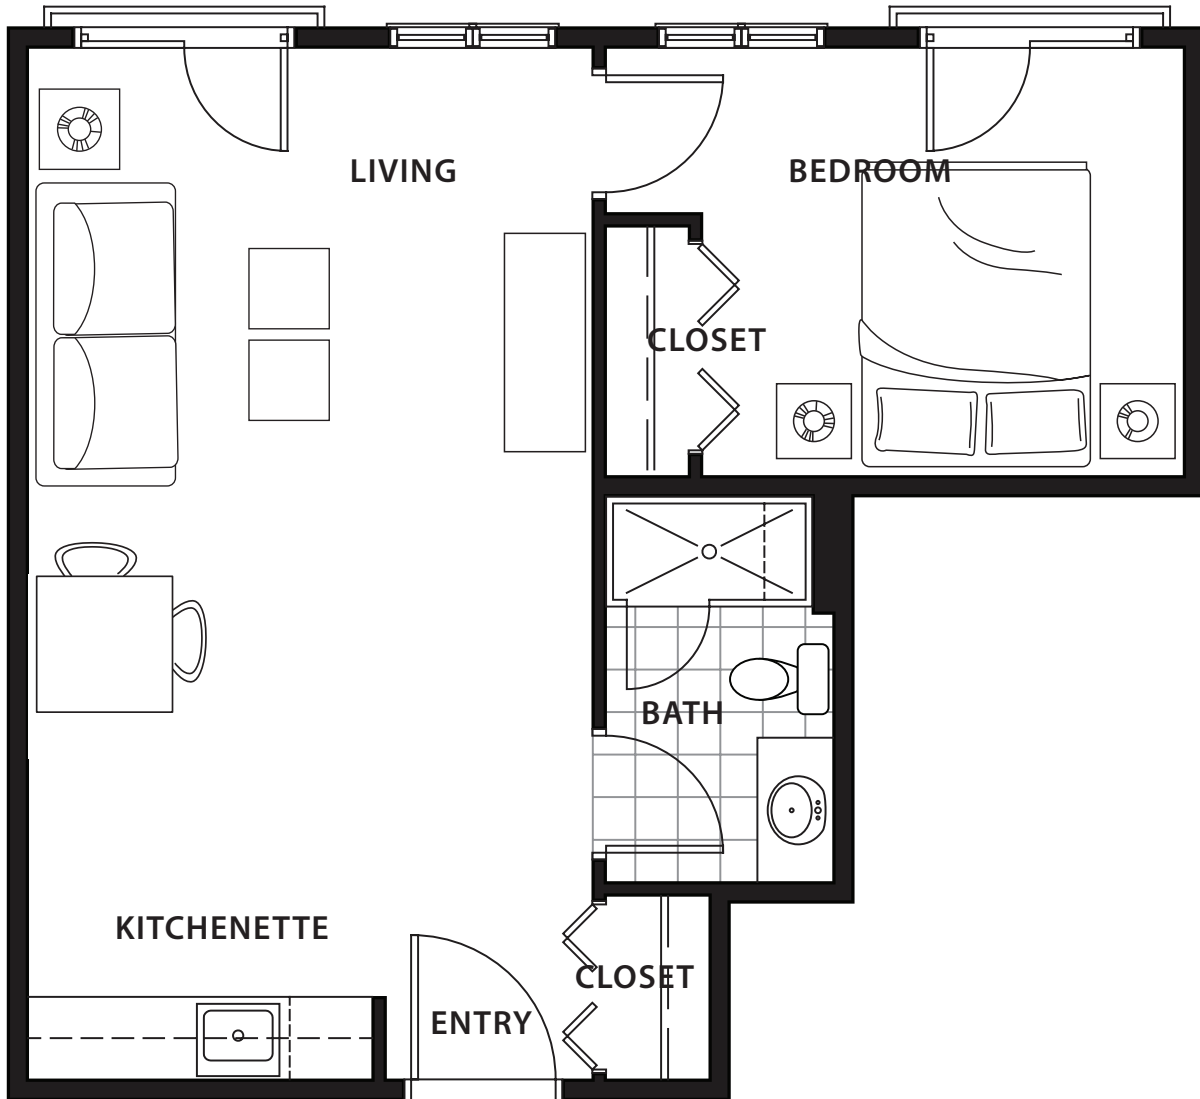

The
Spruce

2 Bedroom | 677 SQ FT

The
Aspen

2 Bedroom | 664 SQ FT

The
Balsam

1 Bedroom | 468 SQ FT

The
Hemlock

1 Bedroom | 485 SQ FT

The
Willow

Studio | 351 SQ FT

The
Alder

Studio | 377 SQ FT

The Birch

1 Bedroom | 614 SQ FT

The
Poplar

1 Bedroom | 567 SQ FT

The
Pine

1 Bedroom | 567 SQ FT