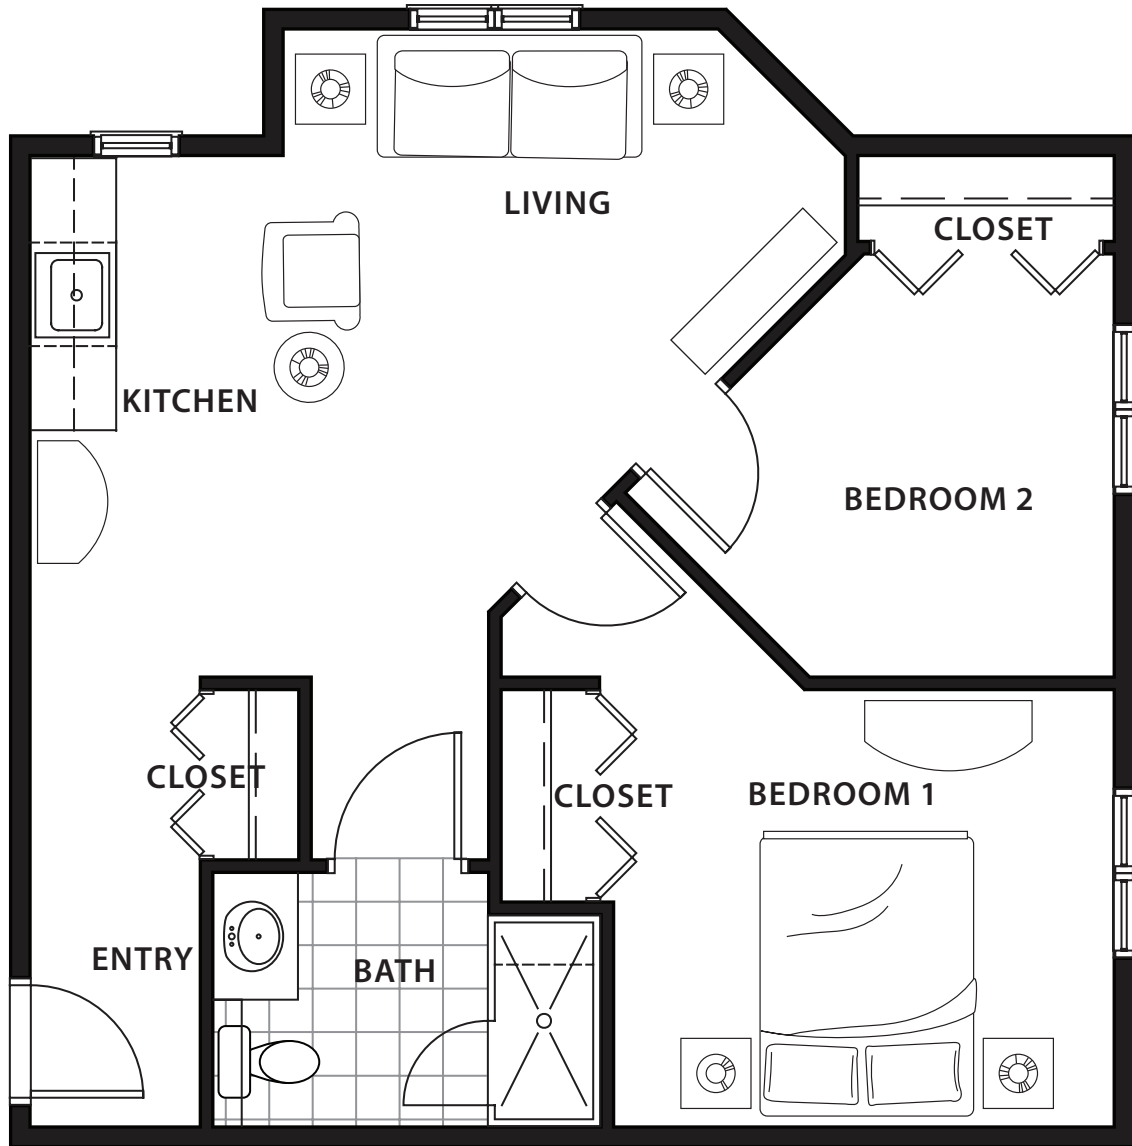

The
Spruce

2 Bedroom | 677 SQ FT

The
Aspen

2 Bedroom | 664 SQ FT

The
Balsam

1 Bedroom | 468 SQ FT

The
Hemlock

1 Bedroom | 485 SQ FT

The
Willow

Studio | 351 SQ FT

The
Alder

Studio | 377 SQ FT

The Birch

1 Bedroom | 614 SQ FT

The
Poplar

1 Bedroom | 567 SQ FT

The
Pine

1 Bedroom | 567 SQ FT