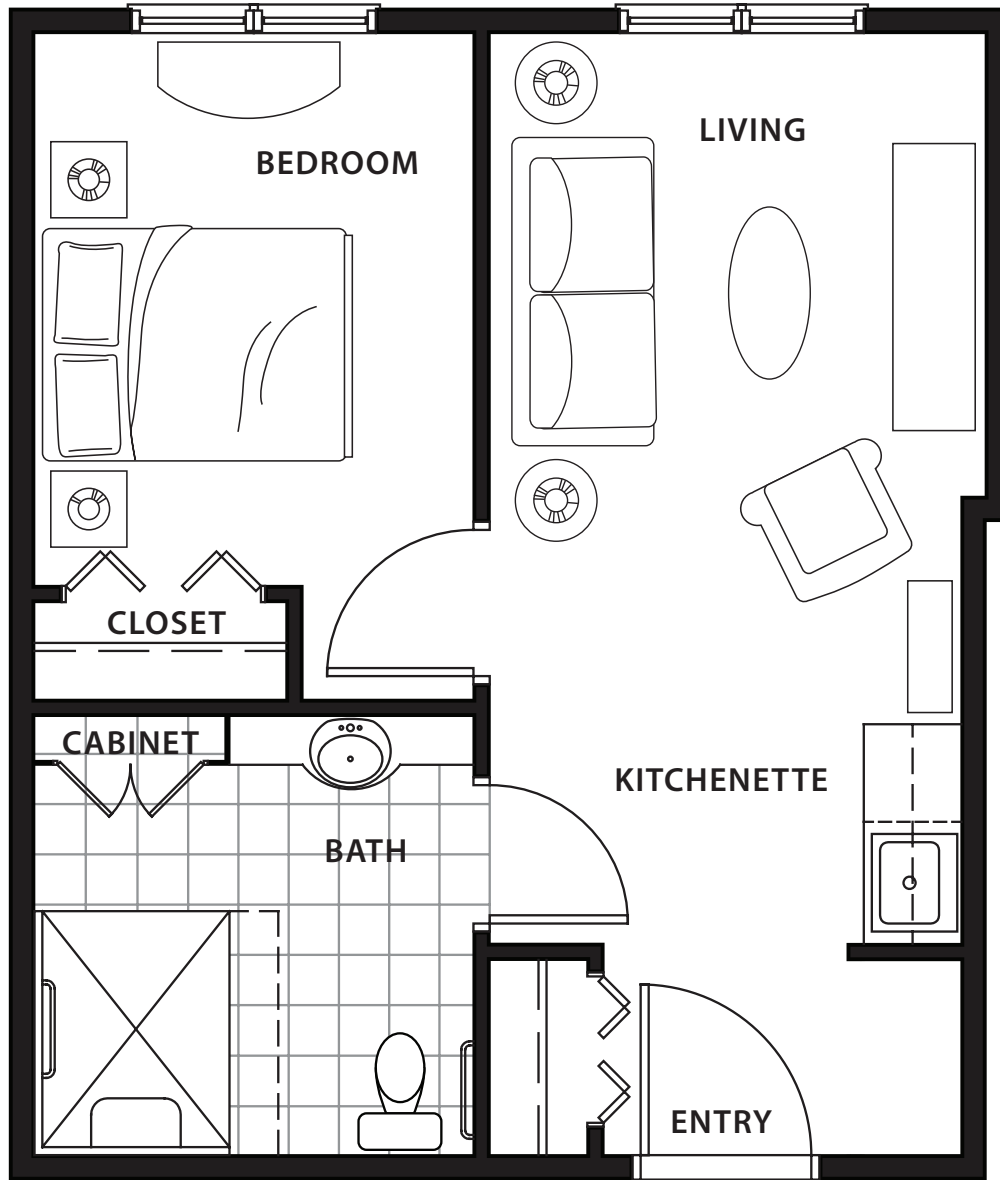

The
Spruce

2 Bedroom | 677 SQ FT

The
Aspen

2 Bedroom | 664 SQ FT

The
Balsam

1 Bedroom | 468 SQ FT

The
Hemlock

1 Bedroom | 485 SQ FT

The
Willow

Studio | 351 SQ FT

The
Alder

Studio | 377 SQ FT

The Birch

1 Bedroom | 614 SQ FT

The
Poplar

1 Bedroom | 567 SQ FT

The
Pine

1 Bedroom | 567 SQ FT