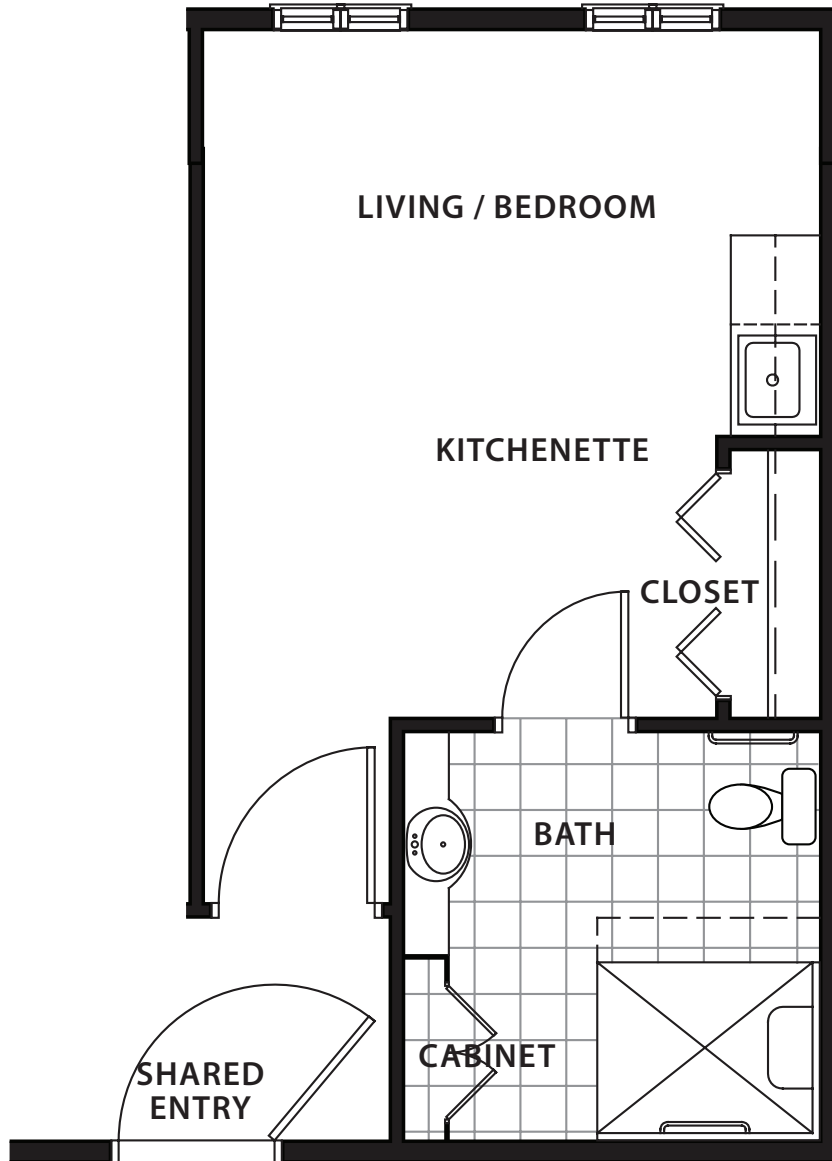

The
Spruce

2 Bedroom | 677 SQ FT

The
Aspen

2 Bedroom | 664 SQ FT

The
Balsam

1 Bedroom | 468 SQ FT

The
Hemlock

1 Bedroom | 485 SQ FT

The
Willow

Studio | 351 SQ FT

The
Alder

Studio | 377 SQ FT

The Birch

1 Bedroom | 614 SQ FT

The
Poplar

1 Bedroom | 567 SQ FT

The
Pine

1 Bedroom | 567 SQ FT